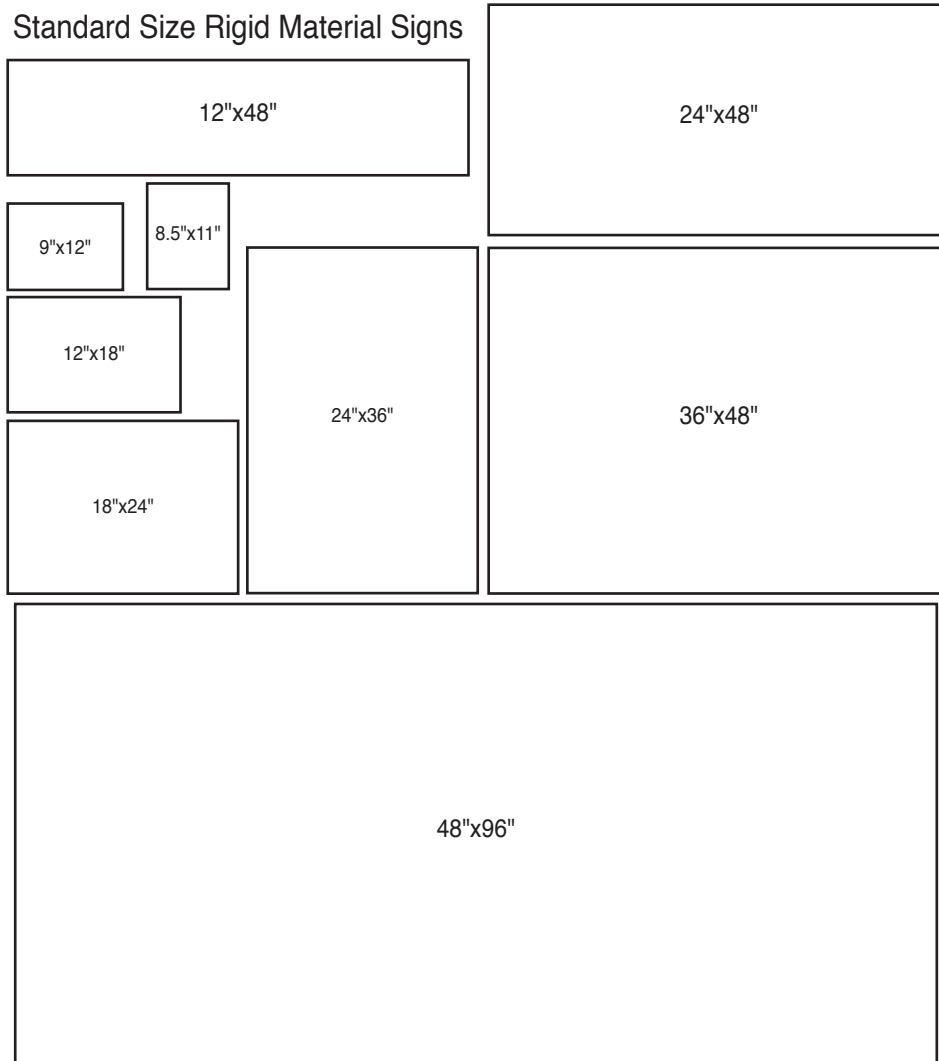

Standard Size Rigid Material Signs

**Increase 2000% for actual sizes**

This drawing is submitted for use in a project being planned for you by **Mike's Sign World**, LLC. It is not to be reproduced, copied or manufactured by you, or given to any other company without written permission from us. Unauthorized use is subject to charge, including attorney and collection fees